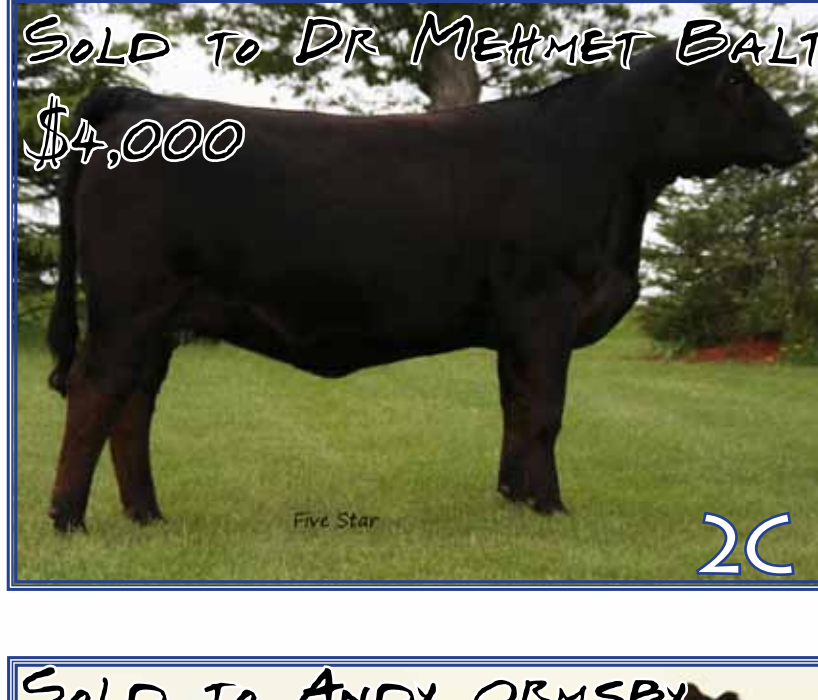

to 3C DESTINY TEDDY SO FANTASIA
BW: 80

Bred Heifer
Red
Polled
PB
721058
RTC 41W
9 Jan 2009

Sire: WHEATLAND BULL 131L
Sec: WHEATLAND RED TEDDY 457P
WHEATLAND LADY 902J

Dam: STOUGH SMIR LEGACY K02
Dams: DESTINY LEGACY SOPHIA
RRED LACE 3K

Overall: NICHOLS BLK DESTINY D12
WHEATLAND LADY 908J
ER RED DECK 690J
WHEATLAND LADY 700G
NICHOLS BLK DESTINY G151
STOUGH'S QUEEN JACKIE
RED COUNTRY 755
HR-RED LACE 86G

CE 8.0 BWT 0.1 WWT 30.1 YWT 52.3 MCE 6.2 MWWT 19.6 Milk 4.6 SC 0.90

Bred to RTC/JETS Winchester 14W on May 7/10

COW POWER
Selling 2 choices on Lot 3A, 3B & 3C
The Sophia family continues to excel at Destiny, both on our showstring and pasture. Kelly Ashworth has several progeny plus a hard working daughter at Cedar Creek. All 4 will enter the ring and we are selling first and second price. We will retain the other two as we have no Sophia's in our herd yet. BLI has always captured this family for the Futures One sale leaders.